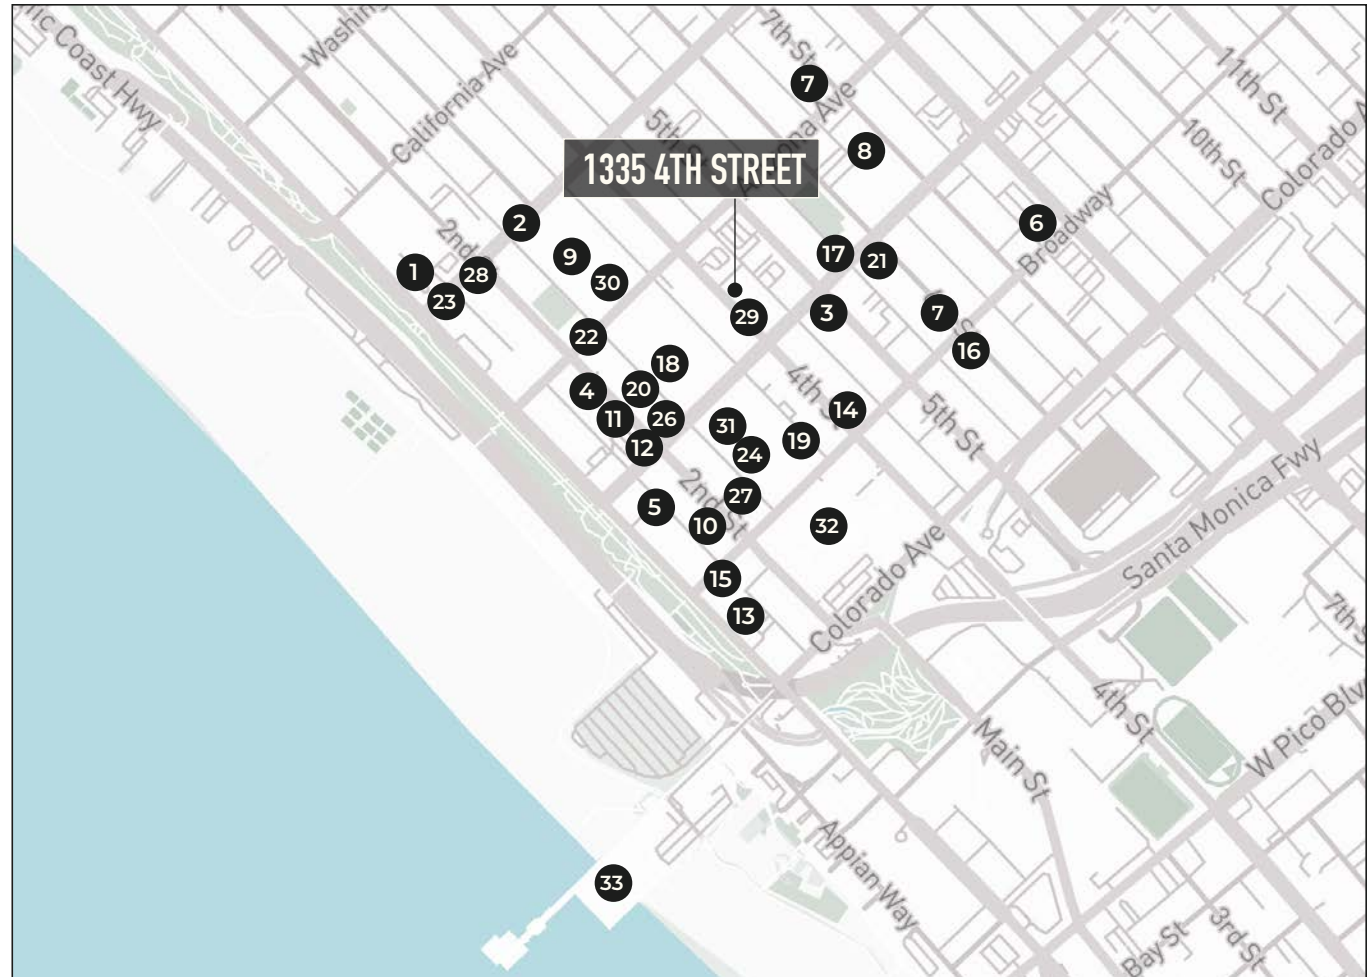

## FITNESS

- 26 Equinox
- 27 Orangetheory Fitness
- 28 SoulCycle
- 29 Coreology
- 30 Burn Fitness

## 31 3RD ST. PROMENADE

- Apple
- Lululemon
- Alo
- Sephora
- Anthropologie

## 32 SANTA MONICA PLACE

- Tesla
- Nordstrom
- Nike
- Louis Vuitton
- Peloton

## 33 SANTA MONICA PIER

- The Albright
- Rusty's Surf Ranch
- Seasidee on the Pier
- Maria Sol
- Coffee Bean & Tea Leaf

**GEORGE WILSON**

310.899.2738  
gwilson@leewestla.com  
AGT DRE 02090678

**DAVID WILSON**